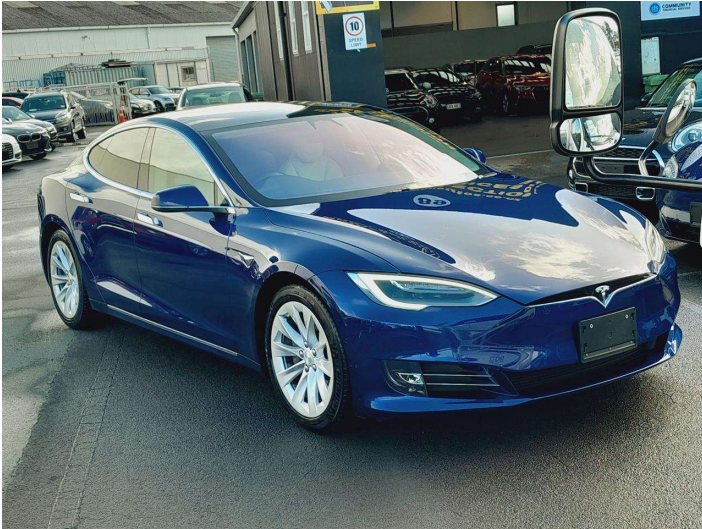

# 2017 Tesla Model S 100D Dual Motor Top Spec

**Purchase Price** **\$47,995**

Includes GST  
Excludes on-road costs of \$595

Finance may be available on this vehicle. Ask one of our friendly staff for more information.

Gain peace of mind with Mechanical Breakdown Insurance. **Ask us how.**

**Top features**

- » Reversing Camera

Body Style  
**4 door, Sedan**

Odometer  
**65,400 km**

Engine  
**0 cc, Electric**

Fuel Type  
**Electric**

Transmission  
**Automatic, Tiptronic, 4WD**

Wheels  
**Factory Alloys**

VIN  
**5YJSB7E25HF213755**

Interior  
**Ivory, Leather**

Safety  
-

Reg No.  
-

Ext Colour  
**Navy Blue**

History  
-

Seats  
**5 seats, Leather**

CO2 Emissions  
-

Energy Economy  
☆☆☆☆☆☆

**Annual fuel cost not available**

Energy Consumption unknown.

**Stock ID: 12794**