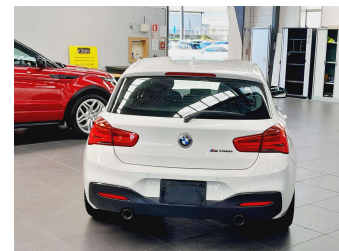

2017 BMW M140i M-Sport B58 Engine 250Kw

Purchase Price **\$38,995**

Includes GST
Excludes on-road costs of \$595

Finance may be available on this vehicle. Ask one of our friendly staff for more information.

Gain peace of mind with Mechanical Breakdown Insurance. **Ask us how.**

Top features

- » Cruise Control
- » Heated Seats
- » paddle shift
- » Reversing Camera

Body Style
5 door, Hatchback

Odometer
55,700 km

Reg No.
-

Ext Colour
White

History
-

Seats
5 seats, Leather

CO2 Emissions
★★★★☆
192 grams/km

Energy Economy
★★★★☆
Annual fuel cost of \$3,250
8.3L per 100km

Cost per year is an estimate based on petrol price of \$2.80 per litre and an average distance of 14000 km. Emissions and Energy Economy figures standardised to 3P WLTP.