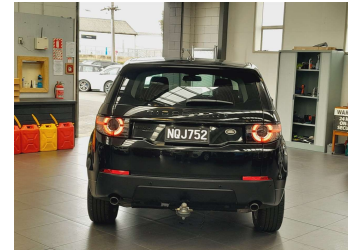

2017 Land Rover Discovery Sport SD4 HSE Limited

Purchase Price
Includes GST, Registration & Licensing

\$27,995

Finance may be available on this vehicle. Ask one of our friendly staff for more information.

BMW Financial Services
 
UDC
New Zealand's Finance Company

Gain peace of mind with Mechanical Breakdown Insurance. **Ask us how.**

Top features

None Listed

Body Style
5 door, SUV / 4x4

Odometer
103,590 km

Engine
1999 cc, In-line 4 cylinder

Fuel Type
Diesel

Transmission
Automatic, Tiptronic, 4WD

Wheels
Factory Alloys

VIN
SALCA2AE4GH625683

Interior
Black, Leather

Safety

Based on 2024 VSRR rating

Reg No.
NQJ752

Ext Colour
Black

History
Ex-Overseas, 1 owner

Seats
5 seats, Leather

CO2 Emissions
★★★★☆
164 grams/km

Energy Economy
★★★★☆☆
Annual fuel cost of \$2,800

Cost per year is an estimate based on diesel price of \$2.00 per litre and an average distance of 14000 km. Includes Road User Charges (RUC). Emissions and Energy Economy figures standardised to 3P WLTP.