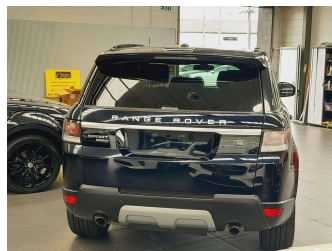

2015 Land Rover Range Rover Sport 3.0L

Purchase Price **\$46,995**

Includes GST
Excludes on-road costs of \$595

Finance may be available on this vehicle. Ask one of our friendly staff for more information.

Gain peace of mind with Mechanical Breakdown Insurance. **Ask us how.**

Top features

- » Cruise Control

Body Style
5 door, SUV / 4x4

Odometer
72,600 km

Engine
3000 cc, V6

Fuel Type
Petrol

Transmission
Automatic, Tiptronic, 4WD