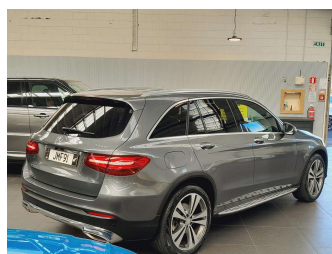

2016 Mercedes-Benz GLC 250 4 Matic 2.1d NZ New

Purchase Price
Includes GST, Registration & Licensing

\$25,750

Finance may be available on this vehicle. Ask one of our friendly staff for more information.

BMW Financial Services
 
UDC
New Zealand's Finance Company

Gain peace of mind with Mechanical Breakdown Insurance. **Ask us how.**

provident
insurance

Top features

None Listed

Body Style
4 door, SUV / 4x4

Odometer
133,930 km

Engine
2143 cc, In-line 4 cylinder

Fuel Type
Diesel

Transmission
Automatic, Tiptronic, 4WD

Wheels
Factory Alloys

VIN
WDC2539092F006609

Interior
Black, Leather

Safety

Based on 2024 UCSR rating for 15-22 models

Reg No.
JMF91

Ext Colour
Grey

History
NZ New, 2 owners

Seats
5 seats, Leather

CO2 Emissions
★★★★☆
175 grams/km

Energy Economy
★★★★☆☆

Annual fuel cost of \$2,940
6.7L per 100km

Cost per year is an estimate based on diesel price of \$2.00 per litre and an average distance of 14000 km. Includes Road User Charges (RUC). Emissions and Energy Economy figures standardised to 3P WLTP.