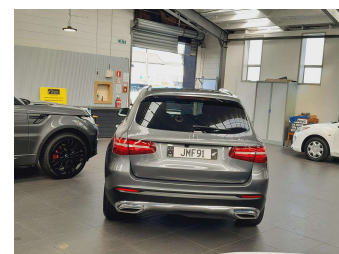

2016 Mercedes-Benz GLC 250 4 Matic 2.1d NZ New

Purchase Price
Includes GST, Registration & Licensing

\$25,750

Finance may be available on this vehicle. Ask one of our friendly staff for more information.

BMW Financial Services
 
UDC
New Zealand's Finance Company

Gain peace of mind with Mechanical Breakdown Insurance. **Ask us how.**

provident
insurance

Top features

None Listed

Body Style
4 door, SUV / 4x4

Odometer
133,930 km

Reg No.
JMF91

Ext Colour
Grey

History
NZ New, 2 owners

Seats
5 seats, Leather

CO2 Emissions
★★★★☆
175 grams/km

Energy Economy
★★★★☆☆

Annual fuel cost of \$2,940
6.7L per 100km

Cost per year is an estimate based on diesel price of \$2.00 per litre and an average distance of 14000 km. Includes Road User Charges (RUC). Emissions and Energy Economy figures standardised to 3P WLTP.