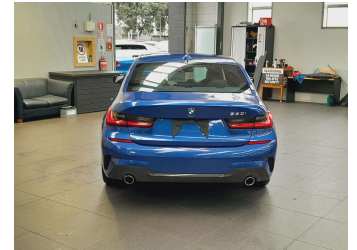

# 2019 BMW 330i M Sport -New Shape 2.0L

**Purchase Price** **\$39,995**

Includes GST  
Excludes on-road costs of \$595

Finance may be available on this vehicle. Ask one of our friendly staff for more information.

Gain peace of mind with Mechanical Breakdown Insurance. **Ask us how.**

**Top features**

None Listed

**Body Style**  
4 door, Sedan

**Odometer**  
33,800 km

**Engine**  
1998 cc, In-line 4 cylinder

**Fuel Type**  
Petrol

**History**  
-

**Seats**  
5 seats, Leather/Suede

**CO2 Emissions**  
★★★★☆  
176 grams/km

**Energy Economy**  
★★★★☆☆  
Annual fuel cost of \$2,980  
7.6L per 100km

Cost per year is an estimate based on petrol price of \$2.80 per litre and an average distance of 14000 km. Emissions and Energy Economy figures standardised to 3P WLTP.