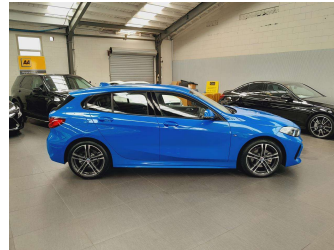

# 2022 BMW 118d M Sport -New Shape

**Purchase Price** **\$39,995**

Includes GST  
Excludes on-road costs of \$595

Finance may be available on this vehicle. Ask one of our friendly staff for more information.

Gain peace of mind with Mechanical Breakdown Insurance. **Ask us how.**

**Top features**

- » Reversing Camera

**Body Style**  
5 door, Hatchback

**Odometer**  
12,530 km

**Engine**  
1990 cc, In-line 4 cylinder

**Reg No.**  
-

**Ext Colour**  
Blue

**History**  
-

**Seats**  
5 seats, Suede

**CO2 Emissions**  
★★★★☆  
155 grams/km

**Energy Economy**  
★★★★☆☆  
Annual fuel cost of \$3,420  
6L per 100km

Cost per year is an estimate based on petrol price of \$2.80 per litre and an average distance of 14000 km. Includes Road User Charges (RUC). Emissions and Energy Economy figures standardised to 3P WLTP.