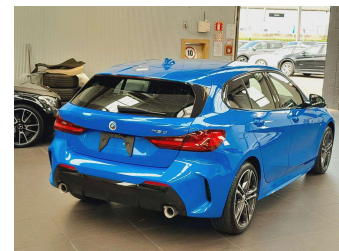

2022 BMW 118d M Sport -New Shape

Purchase Price **\$42,995**

Includes GST
Excludes on-road costs of \$595

Finance may be available on this vehicle. Ask one of our friendly staff for more information.

Gain peace of mind with Mechanical Breakdown Insurance. **Ask us how.**

Top features

- » Reversing Camera

Body Style
5 door, Hatchback

Odometer
12,530 km

Engine
1990 cc, In-line 4 cylinder

Fuel Type
Diesel

Transmission
Automatic, Tiptronic

Wheels
Factory Alloys

VIN
WBA7M920607L59457

Interior
Charcoal/Plaid, Suede

Safety

Based on 2023 UCSR rating for 11-19 models

Reg No.
-

Ext Colour
Blue

History
-

Seats
5 seats, Suede