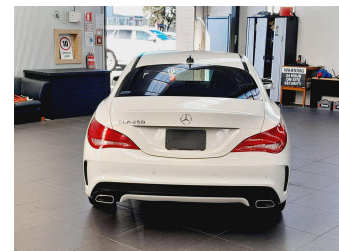

2014 Mercedes-Benz CLA 250 AMG Sport - Grade

Purchase Price **\$21,995**

Includes GST
Excludes on-road costs of \$595

Finance may be available on this vehicle. Ask one of our friendly staff for more information.

Gain peace of mind with Mechanical Breakdown Insurance. **Ask us how.**

Top features

- » Cruise Control
- » Keyless Entry
- » paddle shift
- » Reversing Camera

Body Style	4 door, Sedan	Reg No.	-
Odometer	57,642 km	Ext Colour	White
Engine	2000 cc, In-line 4 cylinder	History	-
Fuel Type	Petrol	Seats	5 seats, Leather/Suede
Transmission	Automatic, Tiptronic	CO2 Emissions	-
Wheels	Factory Alloys	Energy Economy	-
VIN	WDD11723442N13588		
Interior	Black, leather/Suede		
Safety	-		
		Stock ID: 12824	