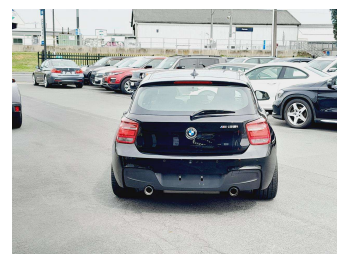

2014 BMW M135i M-Sport New Shape

Purchase Price **\$23,995**

Includes GST
Excludes on-road costs of \$595

Finance may be available on this vehicle. Ask one of our friendly staff for more information.

Gain peace of mind with Mechanical Breakdown Insurance. **Ask us how.**

Top features

- » paddle shift
- » Reversing Camera

Body Style
5 door, Hatchback

Odometer
59,810 km

Engine
3000 cc, In-line 6 cylinder

Fuel Type
Petrol

Transmission
Automatic, Tiptronic

Wheels
alloy wheels