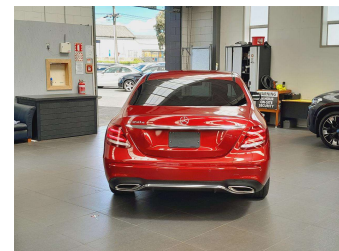

2018 Mercedes-Benz E 350 e AMG Sport Plug-In

Purchase Price **\$39,995**

Includes GST
Excludes on-road costs of \$595

Finance may be available on this vehicle. Ask one of our friendly staff for more information.

Gain peace of mind with Mechanical Breakdown Insurance. **Ask us how.**

Top features

None Listed

Body Style
4 door, Sedan

Odometer
48,690 km

Engine
2000 cc, Plug-in Hybrid

Fuel Type
Plug-in Hybrid

Transmission
Automatic, Tiptronic