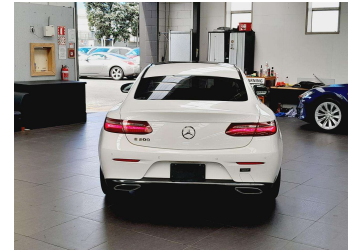

2017 Mercedes-Benz E 200 Coupe Sport Turbo

Purchase Price **\$34,995**

Includes GST
Excludes on-road costs of \$595

Finance may be available on this vehicle. Ask one of our friendly staff for more information.

Gain peace of mind with Mechanical Breakdown Insurance. **Ask us how.**

Top features

- » Sunroof

Body Style
2 door, Coupe

Odometer
88,540 km

Engine
2000 cc, In-line 4 cylinder

Fuel Type
Petrol

Transmission
Automatic, Tiptronic