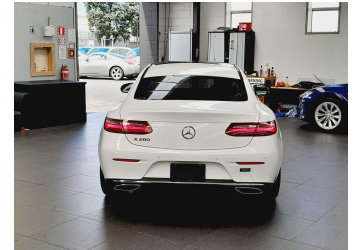

2017 Mercedes-Benz E 200 Coupe Sport Turbo

Purchase Price **\$34,995**

Includes GST
Excludes on-road costs of \$595

Finance may be available on this vehicle. Ask one of our friendly staff for more information.

BMW Financial Services
 
New Zealand's Finance Company

Gain peace of mind with Mechanical Breakdown Insurance. **Ask us how.**

Top features

- » Sunroof

Body Style
2 door, Coupe

Odometer
88,540 km

Engine
2000 cc, In-line 4 cylinder

Fuel Type
Petrol

Transmission
Automatic, Tiptronic

Wheels
Factory Alloys

VIN
WDD2383422F015488

Interior
Black, Leather

Safety
-

Reg No.
-

Ext Colour
White