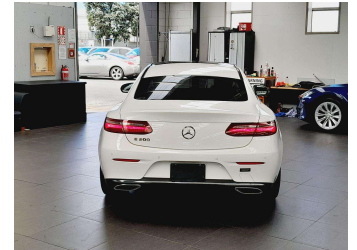

# 2017 Mercedes-Benz E 200 Coupe Sport Turbo

**Purchase Price** **\$34,995**

Includes GST  
Excludes on-road costs of \$595

Finance may be available on this vehicle. Ask one of our friendly staff for more information.

Gain peace of mind with Mechanical Breakdown Insurance. **Ask us how.**

**Top features**

- » Sunroof

Body Style  
**2 door, Coupe**

Odometer  
**88,540 km**

Engine  
**2000 cc, In-line 4 cylinder**

Fuel Type  
**Petrol**

Transmission  
**Automatic, Tiptronic**

Wheels  
**Factory Alloys**

VIN  
**WDD2383422F015488**

Interior  
**Black, Leather**

Safety  
-

Reg No.  
-

Ext Colour  
**White**

History  
-