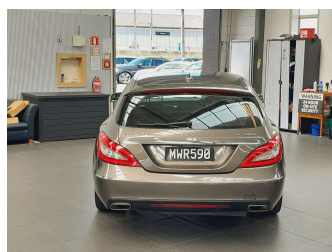

2013 Mercedes-Benz CLS 350 Shooting Brake AMG

Purchase Price **\$16,750**
Includes GST, Registration & Licensing

Finance may be available on this vehicle. Ask one of our friendly staff for more information.

Gain peace of mind with Mechanical Breakdown Insurance. **Ask us how.**

Top features
None Listed

Body Style
5 door, Station Wagon

Odometer
118,810 km

Engine
3498 cc, V6

Fuel Type
Petrol

Transmission
Automatic, Tiptronic, Rear

Seats
5 seats, Leather

CO2 Emissions
★★★★☆
179 grams/km

Energy Economy
★★★☆☆
Annual fuel cost of \$3,020

Cost per year is an estimate based on petrol price of \$2.80 per litre and an average distance of 14000 km. Emissions and Energy Economy figures standardised to 3P WLTP.