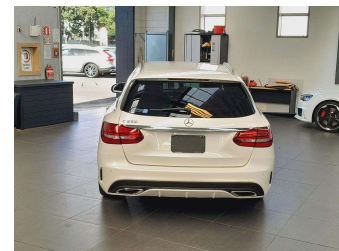

2015 Mercedes-Benz C 250 AMG Sport New Shape

Purchase Price
Includes GST
Excludes on-road costs of \$595

\$24,995

Finance may be available on this vehicle. Ask one of our friendly staff for more information.

BMW Financial Services

UDC
New Zealand's Finance Company

Gain peace of mind with Mechanical Breakdown Insurance. **Ask us how.**

Top features

- » Cruise Control
- » paddle shift

Body Style
5 door, Station Wagon

Odometer
78,629 km

Engine
2000 cc, In-line 4 cylinder

Fuel Type
Petrol

Transmission
Automatic, Tiptronic

Wheels
Factory Alloys

VIN
WDD2052452F189231

Interior
Black, Leather

Safety