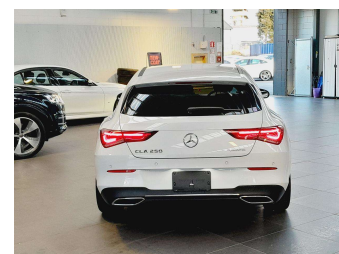

2020 Mercedes-Benz CLA 250 AMG Shooting Brake

Purchase Price **\$38,995**

Includes GST
Excludes on-road costs of \$595

Finance may be available on this vehicle. Ask one of our friendly staff for more information.

Gain peace of mind with Mechanical Breakdown Insurance. **Ask us how.**

Top features

None Listed

Body Style
4 door, Station Wagon

Odometer
16,000 km

Engine
2000 cc, In-line 4 cylinder

Fuel Type
Petrol

Transmission
Automatic, Tiptronic, All Wheel