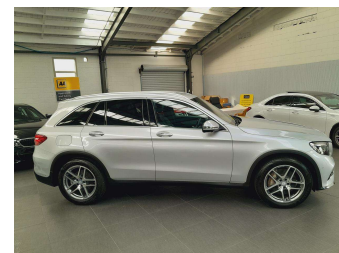

2016 Mercedes-Benz GLC 250 4Matic AMG Sport

Purchase Price **\$29,995**

Includes GST
Excludes on-road costs of \$595

Finance may be available on this vehicle. Ask one of our friendly staff for more information.

BMW Financial Services
 
New Zealand's Finance Company

Gain peace of mind with Mechanical Breakdown Insurance. **Ask us how.**

Top features

- » Cruise Control

Body Style
5 door, SUV / 4x4

Odometer
70,974 km

Reg No.
-

Ext Colour
Silver

History
-

Seats
5 seats, Leather/Suede

CO2 Emissions
★★★★☆
192 grams/km

Energy Economy
★★★★☆
Annual fuel cost of \$3,250
8.3L per 100km

Cost per year is an estimate based on petrol price of \$2.80 per litre and an average distance of 14000 km. Emissions and Energy Economy figures standardised to 3P WLTP.