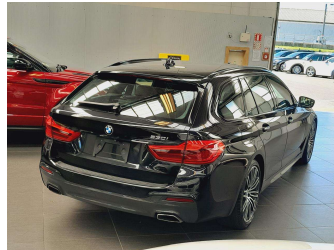

2017 BMW 530i Touring M-Sport New Shape

Purchase Price **\$36,995**

Includes GST
Excludes on-road costs of \$595

Finance may be available on this vehicle. Ask one of our friendly staff for more information.

Gain peace of mind with Mechanical Breakdown Insurance. **Ask us how.**

Top features

None Listed

Body Style
5 door, Station Wagon

Odometer
51,370 km

Engine
2000 cc, In-line 4 cylinder

Fuel Type
Petrol

Transmission
Automatic, Tiptronic