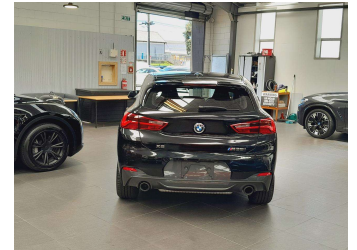

2019 BMW X2 X-Drive M35i M PERFORMANCE

Purchase Price **\$39,995**

Includes GST
Excludes on-road costs of \$595

Finance may be available on this vehicle. Ask one of our friendly staff for more information.

Gain peace of mind with Mechanical Breakdown Insurance. **Ask us how.**

Top features

None Listed

Body Style
5 door, SUV / 4x4

Odometer
28,350 km

Engine
2000 cc, In-line 4 cylinder

Fuel Type
Petrol

Transmission
Automatic, Tiptronic, 4WD