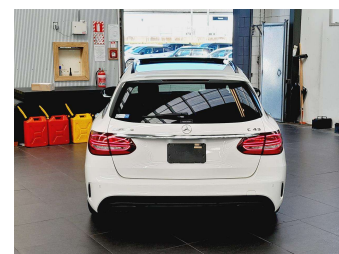

# 2017 Mercedes-Benz C 43 AMG 4Matic Bi-Turbo

**Purchase Price** **\$39,995**

Includes GST  
Excludes on-road costs of \$595

Finance may be available on this vehicle. Ask one of our friendly staff for more information.

Gain peace of mind with Mechanical Breakdown Insurance. **Ask us how.**

**Top features**

- » Cruise Control
- » paddle shift

**Body Style**  
5 door, Station Wagon

**Odometer**  
82,280 km

**Engine**  
3000 cc, V6

**Ext Colour**  
White

**History**  
-

**Seats**  
5 seats, Leather

**CO2 Emissions**  
★★★★☆ ☆ ☆  
206 grams/km

**Energy Economy**  
★★★★☆ ☆ ☆  
Annual fuel cost not available

Cost per year is an estimate based on petrol price of \$2.80 per litre and an average distance of 14000 km. Emissions and Energy Economy figures standardised to 3P WLTP.