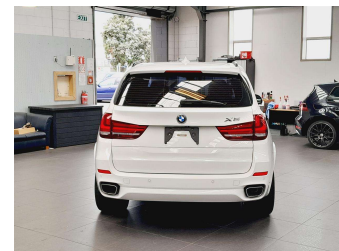

2017 BMW X5 XDrive35d M Sport

Purchase Price **\$39,995**

Includes GST
Excludes on-road costs of \$595

Finance may be available on this vehicle. Ask one of our friendly staff for more information.

BMW Financial Services
 
UDC
New Zealand's Finance Company

Gain peace of mind with Mechanical Breakdown Insurance. **Ask us how.**

Top features

- » alarm
- » Cruise Control
- » paddle shift

Body Style
5 door, SUV / 4x4

Odometer
78,170 km

Engine
3000 cc, In-line 6 cylinder

Fuel Type
Diesel

Transmission
Automatic, Tiptronic, 4WD

Wheels
20", Factory Alloys

VIN
WBAKS420000J70217

Interior
Black, Leather

Safety
-

Reg No.
-

Ext Colour
White