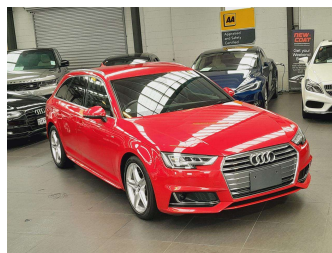

2016 Audi A4 2.0 TFSI Sport S-Line

Purchase Price **\$25,995**

Includes GST
Excludes on-road costs of \$595

Finance may be available on this vehicle. Ask one of our friendly staff for more information.

BMW Financial Services
 
UDC
New Zealand's Finance Company

Gain peace of mind with Mechanical Breakdown Insurance. **Ask us how.**

Top features

- » Cruise Control
- » Heated Seats
- » paddle shift

Body Style
5 door, Station Wagon

Odometer
63,594 km

Engine
2000 cc, In-line 4 cylinder

Ext Colour
Red

History
-

Seats
5 seats, Part-Leather

CO2 Emissions
★★★★☆
138 grams/km

Energy Economy
★★★★☆☆
Annual fuel cost not available

Cost per year is an estimate based on petrol price of \$2.80 per litre and an average distance of 14000 km. Emissions and Energy Economy figures standardised to 3P WLTP.