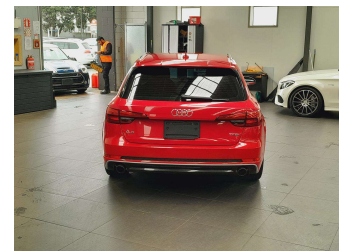

2016 Audi A4 2.0 TFSI Sport S-Line

Purchase Price **\$25,995**

Includes GST
Excludes on-road costs of \$595

Finance may be available on this vehicle. Ask one of our friendly staff for more information.

BMW Financial Services
 
UDC
New Zealand's Finance Company

Gain peace of mind with Mechanical Breakdown Insurance. **Ask us how.**

Top features

- » Cruise Control
- » Heated Seats
- » paddle shift

Body Style
5 door, Station Wagon

Odometer
63,594 km

Engine
2000 cc, In-line 4 cylinder

Ext Colour
Red

History
-

Seats
5 seats, Part-Leather

CO2 Emissions
★★★★☆
138 grams/km

Energy Economy
★★★★☆☆
Annual fuel cost not available

Cost per year is an estimate based on petrol price of \$2.80 per litre and an average distance of 14000 km. Emissions and Energy Economy figures standardised to 3P WLTP.