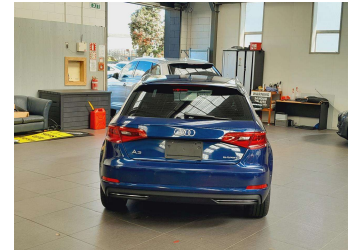

2015 Audi A3 Sportback 1.4 TSI E-Tron Phev

Purchase Price **$21,495**

Includes GST
Excludes on-road costs of $595

Finance may be available on this vehicle. Ask one of our friendly staff for more information.

Gain peace of mind with Mechanical Breakdown Insurance. **Ask us how.**

Top features

- » Cruise Control
- » paddle shift

Body Style
5 door, Hatchback

Odometer
46,190 km

Engine
1400 cc, Plug-in Hybrid

Fuel Type
Plug-in Hybrid

Transmission
Automatic, Tiptronic

Wheels
Factory Alloys

VIN
WAUZZZ8V0GA048102

Interior
Charcoal, Cloth

Safety

Based on 2023 UCSR rating for 13-20 models

Reg No.
-

Ext Colour
Blue

History
-

Seats
5 seats, Cloth

CO2 Emissions
★★★★☆
40 grams/km

Energy Economy
★★★★☆☆

Annual fuel cost not available
5.2L per 100km

Actual figures and cost per year will vary based on proportion of hybrid mode driving and battery charging schedule. Emissions and Energy Economy figures standardised to 3P WLTP.

Stock ID: 13201

Vision Autos | Phone 09 525 1780 | Email sales@visionautos.co.nz
89 Station Road, Penrose, Auckland 1061, New Zealand
www.visionautos.co.nz