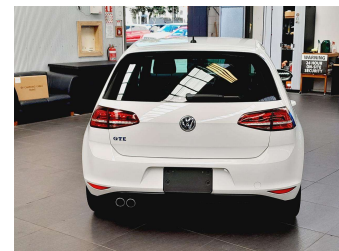

2016 Volkswagen Golf GTE Plug-in Hybrid

Purchase Price

\$25,995

Includes GST
Excludes on-road costs of \$595

Finance may be available on this vehicle. Ask one of our friendly staff for more information.

BMW Financial Services
UDC
New Zealand's Finance Company

Gain peace of mind with Mechanical Breakdown Insurance. **Ask us how.**

provident insurance

Top features

- » Cruise Control
- » paddle shift

Body Style
5 door, Hatchback

Odometer
15,255 km

Engine
1400 cc, Plug-in Hybrid

Fuel Type
Plug-in Hybrid

Transmission
Automatic, Tiptronic

Wheels
Factory Alloys

VIN
WVWZZZAUZAW806146

Interior
Charcoal/Plaid, Cloth

Safety
-

Reg No.
-

Ext Colour
White