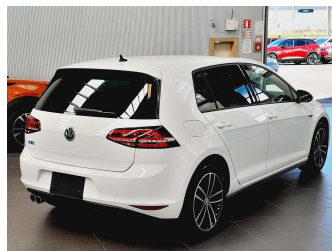

2016 Volkswagen Golf GTE Plug-in Hybrid

Purchase Price

\$25,995

Includes GST
Excludes on-road costs of \$595

Finance may be available on this vehicle. Ask one of our friendly staff for more information.

BMW Financial Services
UDC
New Zealand's Finance Company

Gain peace of mind with Mechanical Breakdown Insurance. **Ask us how.**

provident insurance

Top features

- » Cruise Control
- » paddle shift

Body Style
5 door, Hatchback

Odometer
15,255 km

Engine
1400 cc, Plug-in Hybrid