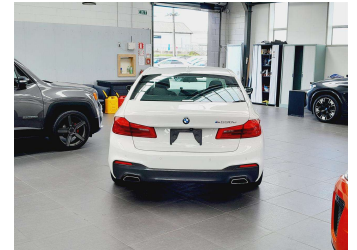

2018 BMW 530e M-Sport Plug-in Hybrid Phev

Purchase Price **\$36,995**

Includes GST
Excludes on-road costs of \$595

Finance may be available on this vehicle. Ask one of our friendly staff for more information.

BMW Financial Services
 
UDC
New Zealand's Finance Company

Gain peace of mind with Mechanical Breakdown Insurance. **Ask us how.**

Top features

- » Cruise Control
- » Heated Seats
- » paddle shift
- » Sunroof

Body Style
4 door, Sedan

Odometer
37,280 km

Engine
2000 cc, Plug-in Hybrid

Fuel Type
Plug-in Hybrid

Transmission
Automatic, Tiptronic

Wheels
Factory Alloys

VIN
WBAJA920X0G990050

Interior
Black, Leather

Safety

Based on 2024 VSRR rating

Reg No.
-

Ext Colour
White

History
-

Seats
5 seats, Leather

CO2 Emissions
★★★★☆
54 grams/km

Energy Economy
★★★★☆
Annual fuel cost not available