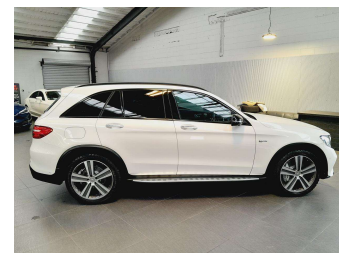

2016 Mercedes-Benz GLC 43 AMG 4 MATIC Bi Turbo

Purchase Price **\$37,995**

Includes GST
Excludes on-road costs of \$595

Finance may be available on this vehicle. Ask one of our friendly staff for more information.

Gain peace of mind with Mechanical Breakdown Insurance. **Ask us how.**

Top features

- » Cruise Control
- » paddle shift

Body Style
5 door, SUV / 4x4

Odometer
80,260 km

Engine
3000 cc, V6

Fuel Type
Petrol

Transmission
Automatic, Tiptronic, 4WD