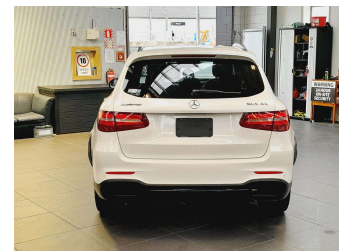

2016 Mercedes-Benz GLC 43 AMG 4 MATIC Bi Turbo

Purchase Price **\$37,995**

Includes GST
Excludes on-road costs of \$595

Finance may be available on this vehicle. Ask one of our friendly staff for more information.

Gain peace of mind with Mechanical Breakdown Insurance. **Ask us how.**

Top features

- » Cruise Control
- » paddle shift

Body Style
5 door, SUV / 4x4

Odometer
80,260 km

Engine
3000 cc, V6

Fuel Type
Petrol

Transmission
Automatic, Tiptronic, 4WD