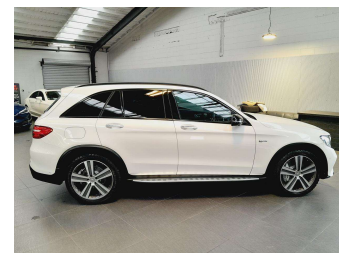

# 2016 Mercedes-Benz GLC 43 AMG 4 MATIC Bi Turbo

**Purchase Price** **\$39,995**

Includes GST  
Excludes on-road costs of \$595

Finance may be available on this vehicle. Ask one of our friendly staff for more information.

Gain peace of mind with Mechanical Breakdown Insurance. **Ask us how.**

**Top features**

- » Cruise Control
- » paddle shift

**Body Style**  
5 door, SUV / 4x4

**Odometer**  
80,260 km

**Engine**  
3000 cc, V6

**Reg No.**  
-

**Ext Colour**  
Pearl White

**History**  
-

**Seats**  
5 seats, Leather

**CO2 Emissions**  
★★★★☆ ☆ ☆  
199 grams/km

**Energy Economy**  
★★★★☆ ☆ ☆  
Annual fuel cost not available

Cost per year is an estimate based on petrol price of \$2.80 per litre and an average distance of 14000 km. Emissions and Energy Economy figures standardised to 3P WLTP.