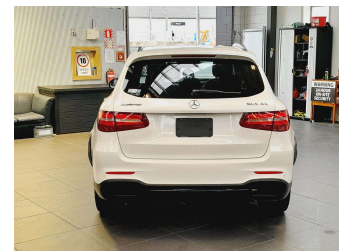

# 2016 Mercedes-Benz GLC 43 AMG 4 MATIC Bi Turbo

**Purchase Price** **\$39,995**

Includes GST  
Excludes on-road costs of \$595

Finance may be available on this vehicle. Ask one of our friendly staff for more information.

Gain peace of mind with Mechanical Breakdown Insurance. **Ask us how.**

**Top features**

- » Cruise Control
- » paddle shift

**Body Style**  
5 door, SUV / 4x4

**Odometer**  
80,260 km

**Engine**  
3000 cc, V6

**Fuel Type**  
Petrol

**Transmission**  
Automatic, Tiptronic, 4WD

**Wheels**  
20", alloy wheels

**VIN**  
WDC2539642F159699

**Interior**  
Black, Leather

**Safety**

Based on 2023 UCSR rating for 15-21 models

**Reg No.**  
-

**Ext Colour**  
Pearl White

**History**  
-

**Seats**  
5 seats, Leather

**CO2 Emissions**  
★★★★☆ ☆ ☆  
199 grams/km

**Energy Economy**  
★★★★☆ ☆ ☆  
Annual fuel cost not available

Cost per year is an estimate based on petrol price of \$2.80 per litre and an average distance of 14000 km. Emissions and Energy Economy figures standardised to 3P WLTP.