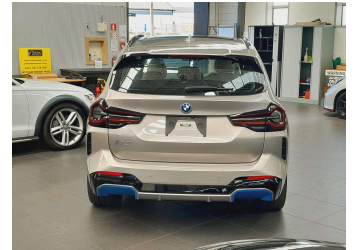

# 2022 BMW iX3 M-Sport 80Kwh/Ev

**Purchase Price**

**\$49,995**

Includes GST  
Excludes on-road costs of \$595

Finance may be available on this vehicle. Ask one of our friendly staff for more information.

Gain peace of mind with Mechanical Breakdown Insurance. **Ask us how.**

**Top features**

None Listed

Body Style  
**5 door, RV-SUV**

Odometer  
**40,040 km**

Engine  
**0 cc, Electric**

Fuel Type  
**Electric**