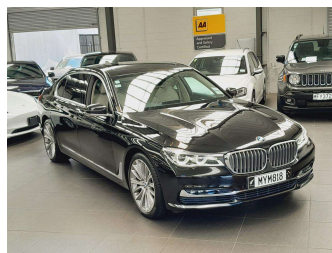

2015 BMW 730D L Long Wheel Base -NewShape

Purchase Price
Includes GST, Registration & Licensing

\$36,995

Finance may be available on this vehicle. Ask one of our friendly staff for more information.

Gain peace of mind with Mechanical Breakdown Insurance. **Ask us how.**

Top features

None Listed

Body Style
Sedan

Odometer
80,830 km

Engine
2993 cc, In-line 6 cylinder

Fuel Type
Diesel

Transmission
Automatic, Tiptronic

Wheels
20", Factory Alloys