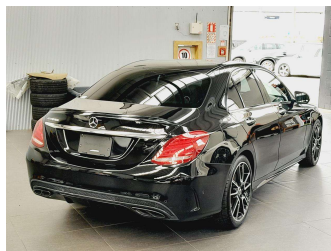

2018 Mercedes-Benz C 43 AMG 4Matic Bi-Turbo

Purchase Price **\$47,995**

Includes GST
Excludes on-road costs of \$595

Finance may be available on this vehicle. Ask one of our friendly staff for more information.

Gain peace of mind with Mechanical Breakdown Insurance. **Ask us how.**

Top features

- » Cruise Control
- » paddle shift
- » Reversing Camera

Body Style
4 door, Sedan

Odometer
31,696 km

Engine
3000 cc, V6

Fuel Type
Petrol

Transmission
Automatic, Tiptronic, 4WD

Wheels
Factory Alloys

VIN
WDD2050642R359672

Interior
Black, Leather

Safety

Based on 2023 UCSR rating for 14-21 models

Reg No.
-

Ext Colour
Black