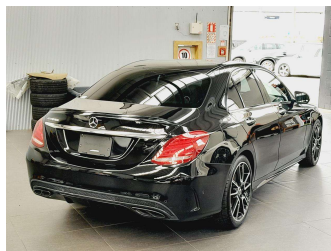

2018 Mercedes-Benz C 43 AMG 4Matic Bi-Turbo

Purchase Price **\$49,995**

Includes GST
Excludes on-road costs of \$595

Finance may be available on this vehicle. Ask one of our friendly staff for more information.

Gain peace of mind with Mechanical Breakdown Insurance. **Ask us how.**

Top features

- » Cruise Control
- » paddle shift
- » Reversing Camera

Body Style
4 door, Sedan

Odometer
31,696 km

Engine
3000 cc, V6

Fuel Type
Petrol

Transmission
Automatic, Tiptronic, 4WD

Wheels
Factory Alloys

VIN
WDD2050642R359672

Interior
Black, Leather

Safety

Based on 2023 UCSR rating for 14-21 models

Reg No.
-

Ext Colour
Black