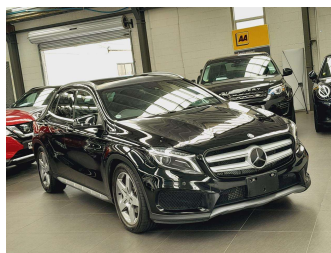

2014 Mercedes-Benz GLA 250 4Matic AMG Sport

Purchase Price **\$21,995**

Includes GST
Excludes on-road costs of \$595

Finance may be available on this vehicle. Ask one of our friendly staff for more information.

Gain peace of mind with Mechanical Breakdown Insurance. **Ask us how.**

Top features

- » Cruise Control
- » paddle shift
- » Sunroof

Body Style
5 door, Hatchback

Odometer
73,430 km

Engine
2000 cc, In-line 4 cylinder

Ext Colour
Black

History
-

Seats
5 seats, Leather

CO2 Emissions
★★★★☆
186 grams/km

Energy Economy
★★★★☆☆
Annual fuel cost of \$3,100
7.9L per 100km

Cost per year is an estimate based on petrol price of \$2.80 per litre and an average distance of 14000 km. Emissions and Energy Economy figures standardised to 3P WLTP.