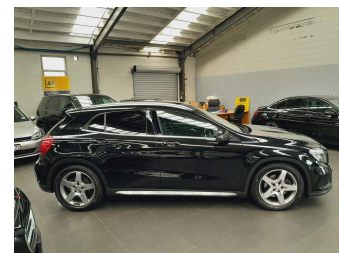

2014 Mercedes-Benz GLA 250 4Matic AMG Sport

Purchase Price **\$21,995**

Includes GST
Excludes on-road costs of \$595

Finance may be available on this vehicle. Ask one of our friendly staff for more information.

Gain peace of mind with Mechanical Breakdown Insurance. **Ask us how.**

Top features

- » Cruise Control
- » paddle shift
- » Sunroof

Body Style
5 door, Hatchback

Odometer
73,430 km

Engine
2000 cc, In-line 4 cylinder

Ext Colour
Black

History
-

Seats
5 seats, Leather

CO2 Emissions
★★★★☆
186 grams/km

Energy Economy
★★★★☆☆
Annual fuel cost of \$3,100
7.9L per 100km

Cost per year is an estimate based on petrol price of \$2.80 per litre and an average distance of 14000 km. Emissions and Energy Economy figures standardised to 3P WLTP.