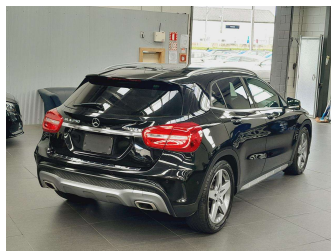

2014 Mercedes-Benz GLA 250 4Matic AMG Sport

Purchase Price **\$21,995**

Includes GST
Excludes on-road costs of \$595

Finance may be available on this vehicle. Ask one of our friendly staff for more information.

Gain peace of mind with Mechanical Breakdown Insurance. **Ask us how.**

Top features

- » Cruise Control
- » paddle shift
- » Sunroof

Body Style
5 door, Hatchback

Odometer
73,430 km

Engine
2000 cc, In-line 4 cylinder

Ext Colour
Black

History
-

Seats
5 seats, Leather

CO2 Emissions
★★★★☆
186 grams/km

Energy Economy
★★★★☆☆
Annual fuel cost of \$3,100
7.9L per 100km

Cost per year is an estimate based on petrol price of \$2.80 per litre and an average distance of 14000 km. Emissions and Energy Economy figures standardised to 3P WLTP.