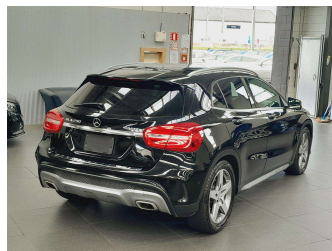

2014 Mercedes-Benz GLA 250 4Matic AMG Sport

Purchase Price **\$21,995**

Includes GST
Excludes on-road costs of \$595

Finance may be available on this vehicle. Ask one of our friendly staff for more information.

Gain peace of mind with Mechanical Breakdown Insurance. **Ask us how.**

Top features

- » Cruise Control
- » paddle shift
- » Sunroof

Body Style
5 door, Hatchback

Odometer
73,430 km

Engine
2000 cc, In-line 4 cylinder

Fuel Type
Petrol

Transmission
Automatic, Tiptronic, 4WD

Wheels
Factory Alloys

VIN
WDD1569462J011338

Interior
Black, Leather

Safety
-

Reg No.
-

Ext Colour
Black