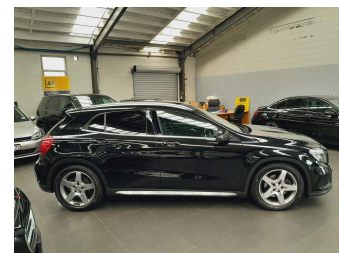

2014 Mercedes-Benz GLA 250 4Matic AMG Sport

Purchase Price **\$21,995**

Includes GST
Excludes on-road costs of \$595

Finance may be available on this vehicle. Ask one of our friendly staff for more information.

Gain peace of mind with Mechanical Breakdown Insurance. **Ask us how.**

Top features

- » Cruise Control
- » paddle shift
- » Sunroof

Body Style
5 door, Hatchback

Odometer
73,430 km

Engine
2000 cc, In-line 4 cylinder