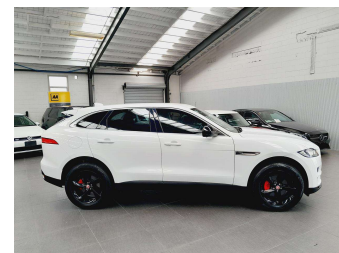

2016 Jaguar F-Pace 20d Prestige Edition

Purchase Price
Includes GST, Registration & Licensing

\$29,995

Finance may be available on this vehicle. Ask one of our friendly staff for more information.

Gain peace of mind with Mechanical Breakdown Insurance. **Ask us how.**

Top features

None Listed

Body Style
5 door, SUV / 4x4

Odometer
82,100 km

Engine
1990 cc, In-line 4 cylinder

Fuel Type
Diesel

Transmission
Automatic, Tiptronic, 4WD

Wheels
Factory Alloys