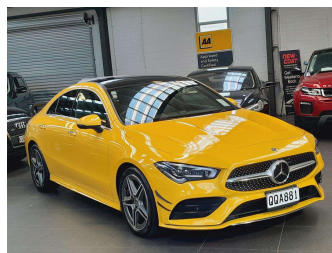

2021 Mercedes-Benz CLA 200 d AMG Line Edition

Purchase Price **\$45,995**
Includes GST, Registration & Licensing

Finance may be available on this vehicle. Ask one of our friendly staff for more information.

Gain peace of mind with Mechanical Breakdown Insurance. **Ask us how.**

Top features

None Listed

Body Style
Sedan

Odometer
17,250 km

Engine
1949 cc, In-line 4 cylinder

Fuel Type
Diesel

Transmission
Automatic, Tiptronic