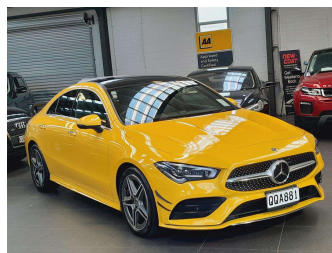

# 2021 Mercedes-Benz CLA 200 d AMG Line Edition

**Purchase Price** **\$48,995**  
Includes GST, Registration & Licensing

Finance may be available on this vehicle. Ask one of our friendly staff for more information.

BMW Financial Services 

Gain peace of mind with Mechanical Breakdown Insurance. **Ask us how.**

**Top features**

None Listed

Body Style  
**Sedan**

Odometer  
**10,700 km**

Engine  
**1949 cc, In-line 4 cylinder**

Ext Colour  
**YELLOW**

History  
**Ex-Overseas**

Seats  
**5 seats, Leather**

CO2 Emissions  
**★★★★☆**  
**141 grams/km**

Energy Economy  
**★★★★☆☆**  
**Annual fuel cost of \$2,580**  
**5.4L per 100km**