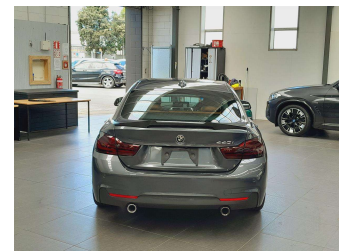

2018 BMW 440i Grad Coupe M Sport

Purchase Price **\$35,995**

Includes GST
Excludes on-road costs of \$595

Finance may be available on this vehicle. Ask one of our friendly staff for more information.

Gain peace of mind with Mechanical Breakdown Insurance. **Ask us how.**

Top features

- » Cruise Control
- » Electric Seats
- » paddle shift
- » Reversing Camera

Body Style
2 door, Sedan

Odometer
81,500 km

Engine
3000 cc, V6

Fuel Type
Petrol

Transmission
Automatic, Tiptronic

Wheels
Factory Alloys