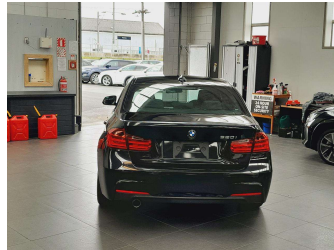

2012 BMW 320i M-Sport New Shape

Purchase Price **\$13,995**

Includes GST
Excludes on-road costs of \$595

Finance may be available on this vehicle. Ask one of our friendly staff for more information.

BMW Financial Services
 
New Zealand's Finance Company

Gain peace of mind with Mechanical Breakdown Insurance. **Ask us how.**

Top features

None Listed

Body Style
4 door, Sedan

Odometer
86,000 km

Engine
2000 cc, In-line 4 cylinder

Fuel Type
Petrol

Transmission
Automatic, Tiptronic