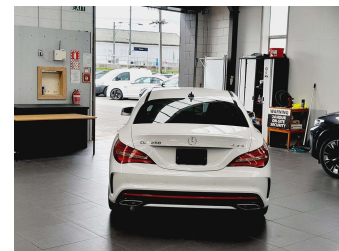

2017 Mercedes-Benz CLA 250 AMG Sport 4 Matic

Purchase Price **\$26,995**

Includes GST
Excludes on-road costs of \$595

Finance may be available on this vehicle. Ask one of our friendly staff for more information.

Gain peace of mind with Mechanical Breakdown Insurance. **Ask us how.**

Top features

- » Cruise Control
- » paddle shift

Body Style
4 door, Sedan

Odometer
67,180 km

Engine
2000 cc, In-line 4 cylinder

Fuel Type
Petrol