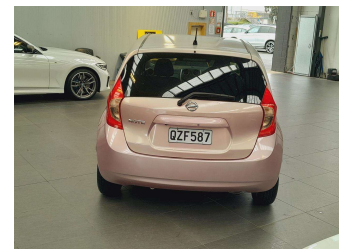

# 2014 Nissan Note 1.2P Push Start

**Purchase Price** **\$7,750**  
Includes GST, Registration & Licensing

Finance may be available on this vehicle. Ask one of our friendly staff for more information.

Gain peace of mind with Mechanical Breakdown Insurance. **Ask us how.**

**Top features**  
None Listed

Body Style  
**5 door, Hatchback**

Odometer  
**35,150 km**

Engine  
**1198 cc, In-line 4 cylinder**

Fuel Type  
**Petrol**

Transmission  
**Automatic**

Wheels  
-

VIN  
**7AT0DH79X24270168**

Interior  
**Black, Cloth**

Safety  
  
Based on 2024 VSRR rating

Reg No.  
**QZF587**

Ext Colour  
**PINK**

History  
**Ex-Overseas, 1 owner**

Seats  
**5 seats, Cloth**

CO2 Emissions  
**★★★★☆**  
**125 grams/km**