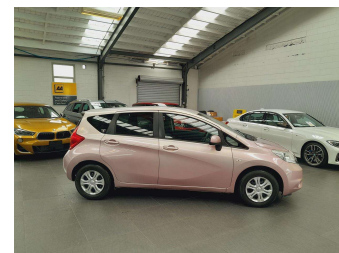

# 2014 Nissan Note 1.2P Push Start

**Purchase Price** **\$7,750**  
Includes GST, Registration & Licensing

Finance may be available on this vehicle. Ask one of our friendly staff for more information.

Gain peace of mind with Mechanical Breakdown Insurance. **Ask us how.**

**Top features**  
None Listed

Body Style  
**5 door, Hatchback**

Odometer  
**35,150 km**

Engine  
**1198 cc, In-line 4 cylinder**

Fuel Type  
**Petrol**

Transmission  
**Automatic**

Wheels  
-

VIN  
**7AT0DH79X24270168**

Interior  
**Black, Cloth**

Safety  
  
Based on 2024 VSRR rating

Reg No.  
**QZF587**

Ext Colour  
**PINK**

History  
**Ex-Overseas, 1 owner**

Seats  
**5 seats, Cloth**

CO2 Emissions  
**★★★★☆**  
**125 grams/km**