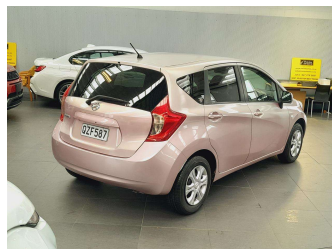

# 2014 Nissan Note 1.2P Push Start

**Purchase Price** **\$7,750**  
Includes GST, Registration & Licensing

Finance may be available on this vehicle. Ask one of our friendly staff for more information.

Gain peace of mind with Mechanical Breakdown Insurance. **Ask us how.**

**Top features**  
None Listed

Body Style  
**5 door, Hatchback**

Odometer  
**35,150 km**

Engine  
**1198 cc, In-line 4 cylinder**

Fuel Type  
**Petrol**

Transmission  
**Automatic**

Wheels  
-

VIN  
**7AT0DH79X24270168**

Interior  
**Black, Cloth**

Safety  
  
Based on 2024 VSRR rating

Reg No.  
**QZF587**

Ext Colour  
**PINK**

History  
**Ex-Overseas, 1 owner**

Seats  
**5 seats, Cloth**

CO2 Emissions  
**★★★★☆**  
**125 grams/km**