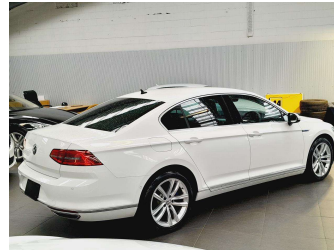

# 2016 Volkswagen Passat GTE Advance Plug-in

**Purchase Price**

**\$19,995**

Includes GST  
Excludes on-road costs of \$595

Finance may be available on this vehicle. Ask one of our friendly staff for more information.

Gain peace of mind with Mechanical Breakdown Insurance. **Ask us how.**

**Top features**

None Listed

Body Style  
**4 door, Sedan**

Odometer  
**77,170 km**

Engine  
**1400 cc, Plug-in Hybrid**

Fuel Type  
**Plug-in Hybrid**