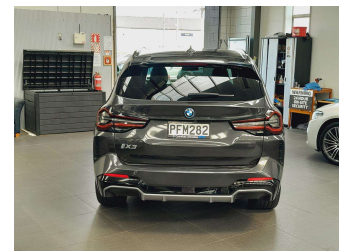

# 2022 BMW iX3 M Sport 80Kwh Impressive

**Purchase Price** **\$45,995**  
Includes GST, Registration & Licensing

Finance may be available on this vehicle. Ask one of our friendly staff for more information.

Gain peace of mind with Mechanical Breakdown Insurance. **Ask us how.**

**Top features**  
None Listed

**Body Style**  
5 door, RV-SUV

**Odometer**  
79,160 km

**Engine**  
0 cc, Electric

**Fuel Type**  
Electric

**History**  
NZ New, 1 owner

**Seats**  
5 seats, Leather

**CO2 Emissions**  
★★★★☆  
0 grams/km

**Energy Economy**  
★★★★☆  
Annual fuel cost of \$1,780

Cost per year is an estimate based on electricity price of \$0.27 per kWh and an average distance of 14000 km. Includes Road User Charges (RUC). Emissions and Energy Economy figures standardised to 3P WLTP.  
**Stock ID: 13374**