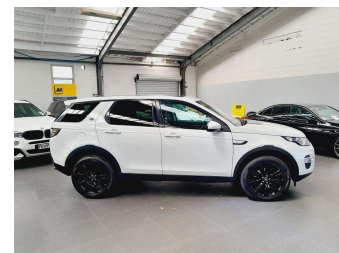

2017 Land Rover Discovery Sport HSE Limited

Purchase Price
Includes GST, Registration & Licensing

$24,995

Finance may be available on this vehicle. Ask one of our friendly staff for more information.

BMW Financial Services

UDC
New Zealand's Finance Company

Gain peace of mind with Mechanical Breakdown Insurance. **Ask us how.**

Top features

None Listed

Body Style
5 door, SUV / 4x4

Odometer
119,430 km

Engine
1990 cc, In-line 4 cylinder

Fuel Type
Petrol

Transmission
Automatic, Tiptronic, 4WD

Wheels
Factory Alloys

VIN
SALCA2AG3HH658645

Interior
Leather

Safety

Based on 2024 UCSR rating for 09-16 models

Reg No.
NYT823

Ext Colour
White

History
Ex-Overseas, 1 owner

Seats
5 seats, Leather

CO2 Emissions
★ ★ ☆ ☆ ☆ ☆
243 grams/km

Energy Economy
★ ☆ ☆ ☆ ☆ ☆
Annual fuel cost of $4,080
10.4L per 100km

Cost per year is an estimate based on petrol price of $2.80 per litre and an average distance of 14000 km. Emissions and Energy Economy figures standardised to 3P WLTP.

Stock ID: 13356

Vision Autos | Phone 09 525 1780 | Email sales@visionautos.co.nz
89 Station Road, Penrose, Auckland 1061, New Zealand
www.visionautos.co.nz