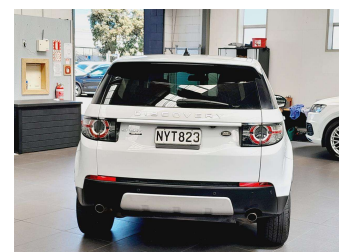

# 2017 Land Rover Discovery Sport HSE Limited

**Purchase Price**  
Includes GST, Registration & Licensing

## \$24,995

Finance may be available on this vehicle. Ask one of our friendly staff for more information.

BMW Financial Services  
   
UDC  
New Zealand's Finance Company

Gain peace of mind with Mechanical Breakdown Insurance. **Ask us how.**

**Top features**

None Listed

Body Style  
**5 door, SUV / 4x4**

Odometer  
**119,430 km**

Engine  
**1990 cc, In-line 4 cylinder**

Fuel Type  
**Petrol**

Transmission  
**Automatic, Tiptronic, 4WD**

Wheels  
**Factory Alloys**