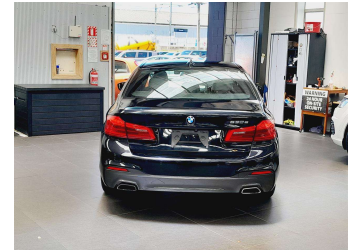

2017 BMW 530e M-Sport Plug-in Hybrid Phev

Purchase Price **\$32,995**

Includes GST
Excludes on-road costs of \$595

Finance may be available on this vehicle. Ask one of our friendly staff for more information.

BMW Financial Services
 
UDC
New Zealand's Finance Company

Gain peace of mind with Mechanical Breakdown Insurance. **Ask us how.**

Top features

- » Cruise Control
- » Reversing Camera

Body Style
4 door, Sedan

Odometer
63,000 km

Engine
2000 cc, Plug-in Hybrid

Fuel Type
Plug-in Hybrid

Transmission
Automatic, Tiptronic

Wheels
Factory Alloys

VIN
WBAJA92070G989020

Interior
Black, Leather

Safety

Based on 2024 VSRR rating

Reg No.
-

Ext Colour
Black

History
-

Seats
5 seats, Leather

CO2 Emissions
★★★★☆
54 grams/km

Energy Economy
★★★★☆
Annual fuel cost not available
2.3L per 100km

Actual figures and cost per year will vary based on proportion of hybrid mode driving and battery charging schedule. Emissions and Energy Economy figures standardised to 3P WLTP.