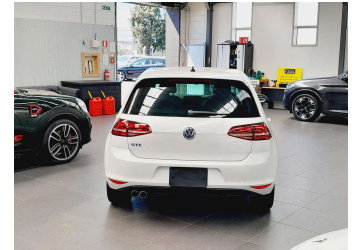

2015 Volkswagen Golf GTE Plug-in Hybrid

Purchase Price **\$19,995**

Includes GST
Excludes on-road costs of \$595

Finance may be available on this vehicle. Ask one of our friendly staff for more information.

Gain peace of mind with Mechanical Breakdown Insurance. **Ask us how.**

Top features

- » Cruise Control
- » paddle shift

Body Style
5 door, Hatchback

Odometer
56,200 km

Engine
1400 cc, Plug-in Hybrid

Fuel Type
Plug-in Hybrid