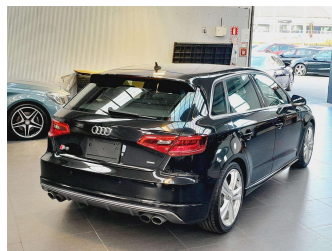

# 2017 Audi S3 Sportback 2.0 TFSi Quattro - Gtade 4.5

**Purchase Price**

**\$27,995**

Includes GST  
Excludes on-road costs of \$595

Finance may be available on this vehicle. Ask one of our friendly staff for more information.

BMW Financial Services

Gain peace of mind with Mechanical Breakdown Insurance. **Ask us how.**

**Top features**

- » Cruise Control
- » paddle shift
- » Reversing Camera

**Body Style**  
5 door, Hatchback

**Odometer**  
74,041 km