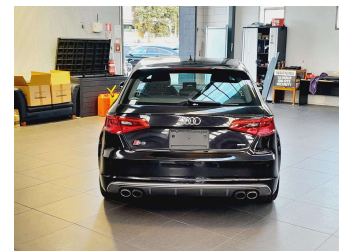

# 2017 Audi S3 Sportback 2.0 TFSi Quattro - Gtade 4.5

**Purchase Price**

**\$27,995**

Includes GST  
Excludes on-road costs of \$595

Finance may be available on this vehicle. Ask one of our friendly staff for more information.

BMW Financial Services

Gain peace of mind with Mechanical Breakdown Insurance. **Ask us how.**

**Top features**

- » Cruise Control
- » paddle shift
- » Reversing Camera

**Body Style**  
5 door, Hatchback

**Odometer**  
74,041 km