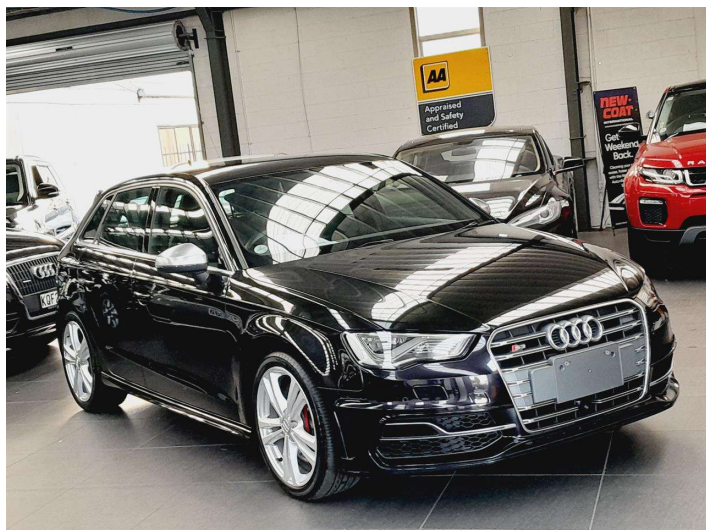

# 2017 Audi S3 Sportback 2.0 TFSi Quattro - Gtade 4.5

**Purchase Price**

**\$27,995**

Includes GST  
Excludes on-road costs of \$595

Finance may be available on this vehicle. Ask one of our friendly staff for more information.

BMW Financial Services

Gain peace of mind with Mechanical Breakdown Insurance. **Ask us how.**

**Top features**

- » Cruise Control
- » paddle shift
- » Reversing Camera

**Body Style**  
5 door, Hatchback

**Odometer**  
74,041 km

Based on 2024 UCSR rating for 13-20 models

**Reg No.**  
-

**Ext Colour**  
Black

**History**  
-

**Seats**  
5 seats, Leather

**CO2 Emissions**  
★★★★☆

**181 grams/km**

**Energy Economy**  
★★★★☆☆