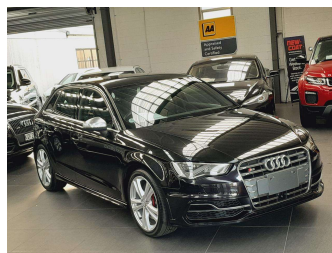

# 2017 Audi S3 Sportback 2.0 TFSi Quattro - Gtade 4.5

**Purchase Price**

**\$27,995**

Includes GST  
Excludes on-road costs of \$595

Finance may be available on this vehicle. Ask one of our friendly staff for more information.