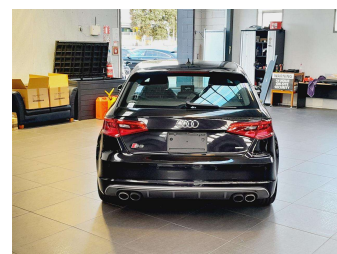

2017 Audi S3 Sportback 2.0 TFSi Quattro - Gtade 4.5

Purchase Price

\$27,995

Includes GST
Excludes on-road costs of \$595

Finance may be available on this vehicle. Ask one of our friendly staff for more information.

BMW Financial Services

Gain peace of mind with Mechanical Breakdown Insurance. **Ask us how.**

Top features

- » Cruise Control
- » paddle shift
- » Reversing Camera

Body Style
5 door, Hatchback

Odometer
74,041 km

Reg No.
-

Ext Colour
Black

History
-

Seats
5 seats, Leather

CO2 Emissions
★★★★☆

181 grams/km

Energy Economy
★★★☆☆

Annual fuel cost of \$3,020
7.7L per 100km