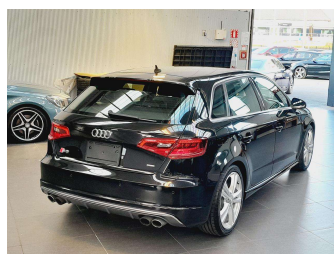

2017 Audi S3 Sportback 2.0 TFSi Quattro - Gtade 4.5

Purchase Price

\$27,995

Includes GST
Excludes on-road costs of \$595

Finance may be available on this vehicle. Ask one of our friendly staff for more information.

BMW Financial Services

Gain peace of mind with Mechanical Breakdown Insurance. **Ask us how.**

Top features

- » Cruise Control
- » paddle shift
- » Reversing Camera

Body Style
5 door, Hatchback

Odometer
74,041 km

Engine
2000 cc, In-line 4 cylinder

Fuel Type
Petrol

Transmission
Automatic, Tiptronic, All Wheel

Wheels
Factory Alloys

VIN
WAUZZZ8VXGA126269

Interior
Black, Leather

Safety

Based on 2023 UCSR rating for 13-20 models

Reg No.
-

Ext Colour
Black

History
-

Seats
5 seats, Leather

CO2 Emissions
★★★★☆

181 grams/km

Energy Economy
★★★☆☆

Annual fuel cost of \$3,020
7.7L per 100km