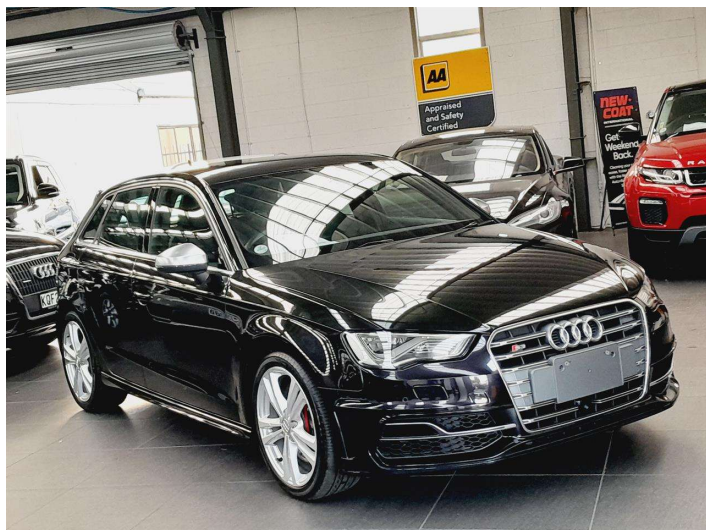

2017 Audi S3 Sportback 2.0 TFSi Quattro - Gtade 4.5

Purchase Price

\$27,995

Includes GST
Excludes on-road costs of \$595

Finance may be available on this vehicle. Ask one of our friendly staff for more information.

BMW Financial Services

Gain peace of mind with Mechanical Breakdown Insurance. **Ask us how.**

Top features

- » Cruise Control
- » paddle shift
- » Reversing Camera

Body Style
5 door, Hatchback

Odometer
74,041 km

Reg No.
-

Ext Colour
Black

History
-

Seats
5 seats, Leather

CO2 Emissions
★★★★☆

181 grams/km

Energy Economy
★★★☆☆

Annual fuel cost of \$3,020
7.7L per 100km