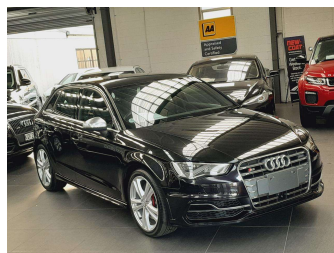

2017 Audi S3 Sportback 2.0 TFSi Quattro - Gtade 4.5

Purchase Price

\$27,995

Includes GST
Excludes on-road costs of \$595

Finance may be available on this vehicle. Ask one of our friendly staff for more information.

BMW Financial Services

Gain peace of mind with Mechanical Breakdown Insurance. **Ask us how.**

Top features

- » Cruise Control
- » paddle shift
- » Reversing Camera

Body Style
5 door, Hatchback

Odometer
74,041 km

Reg No.
-

Ext Colour
Black

History
-

Seats
5 seats, Leather

CO2 Emissions
★★★★☆

181 grams/km

Energy Economy
★★★☆☆

Annual fuel cost of \$3,020
7.7L per 100km