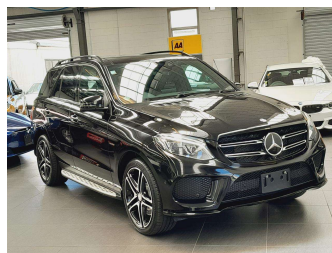

2016 Mercedes-Benz GLE 43 AMG 4Matic Bi-Turbo

Purchase Price **\$44,995**

Includes GST
Excludes on-road costs of \$595

Finance may be available on this vehicle. Ask one of our friendly staff for more information.

Gain peace of mind with Mechanical Breakdown Insurance. **Ask us how.**

Top features

- » Reversing Camera

Body Style
5 door, SUV / 4x4

Odometer
95,520 km

Engine
3000 cc, V6

Fuel Type
Petrol

Transmission
Automatic, Tiptronic, 4WD