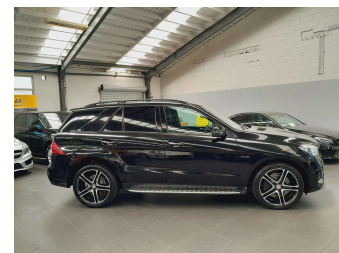

2016 Mercedes-Benz GLE 43 AMG 4Matic Bi-Turbo

Purchase Price **\$44,995**

Includes GST
Excludes on-road costs of \$595

Finance may be available on this vehicle. Ask one of our friendly staff for more information.

Gain peace of mind with Mechanical Breakdown Insurance. **Ask us how.**

Top features

- » Reversing Camera

Body Style
5 door, SUV / 4x4

Odometer
95,520 km

Engine
3000 cc, V6

Fuel Type
Petrol

Transmission
Automatic, Tiptronic, 4WD