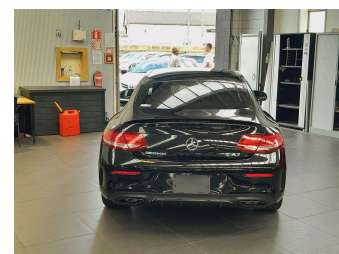

# 2017 Mercedes-Benz C 43 AMG 4Matic Bi-Turbo

**Purchase Price** **\$39,995**

Includes GST  
Excludes on-road costs of \$595

Finance may be available on this vehicle. Ask one of our friendly staff for more information.

Gain peace of mind with Mechanical Breakdown Insurance. **Ask us how.**

**Top features**

None Listed

**Body Style**  
2 door, Coupe

**Odometer**  
84,840 km

**Engine**  
3000 cc, V6

**Fuel Type**  
Petrol

**Transmission**  
Automatic, Tiptronic, 4WD